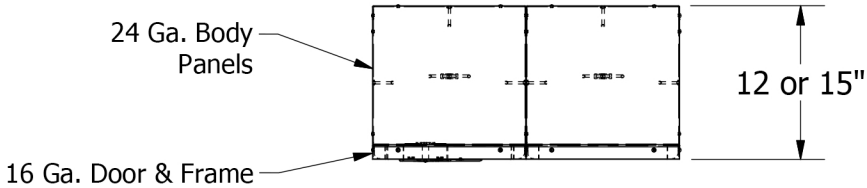

72" High Single Tier
Jorgenson Signature Locker

2

1

B

Shown with 6" high legs

Allow $\frac{1}{16}$ " growth per frame

2

1