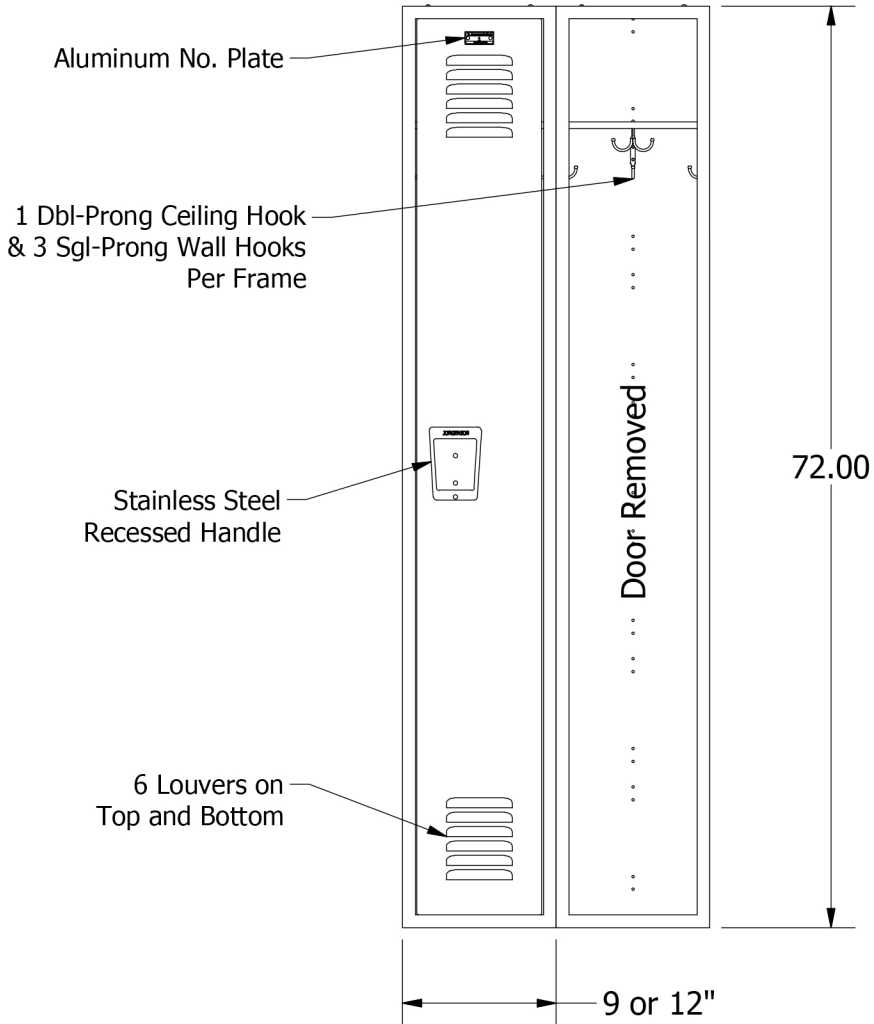

72" High Single Tier
Jorgenson Signature Locker

2

1

B

Shown with 6" high legs

Allow $\frac{1}{16}$ " growth per frame

2

1